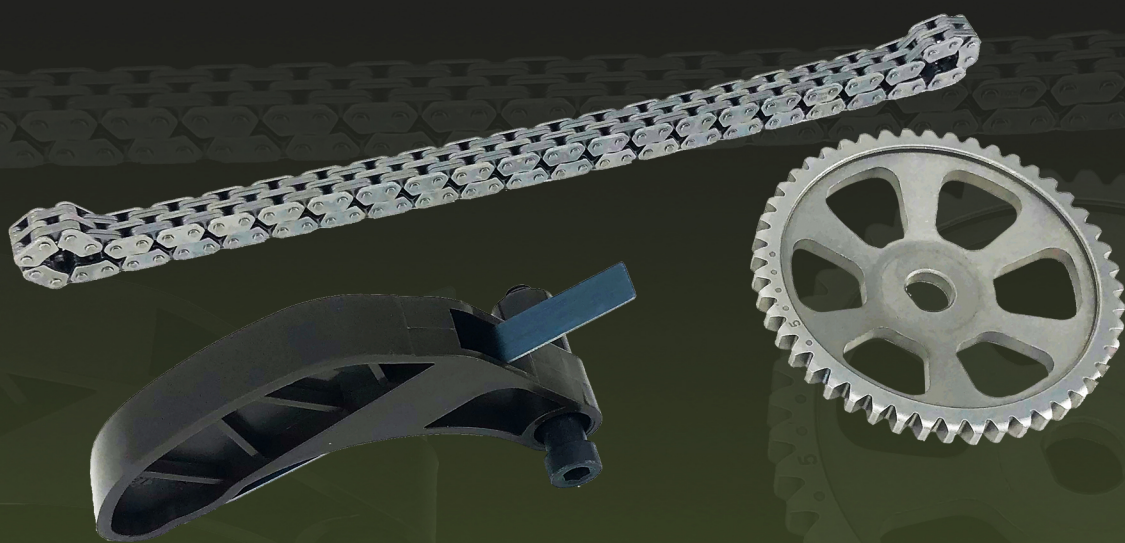

## TCK308 Oil Pump Chain Kit

**NEW TO RANGE**

MANUFACTURER	MODEL	LITRE	PS	CC	VALVES	YEARS	FUEL TYPE	ENGINE CODE
SEAT	CORDOBA (6L2)	1.2	70	1198	4	05/2006 - 11/2009	Petrol	<b>BXV</b>
SEAT	OLEDO IV (KG3)	1.2	75	1198	4	07/2012 - 06/2015	Petrol	<b>C6PC</b>
SKODA	FABIA II (542)	1.2	60	1198	2	12/2006 - 12/2014	Petrol	<b>CHFA</b>
SKODA	RAPID (NH3)	1.2	75	1198	4	07/2012 - 06/2015	Petrol	<b>C6PC</b>
VW	POLO (6R1, 6C1)	1.2	70	1198	4	06/2009 -	Petrol	<b>C6PA</b>